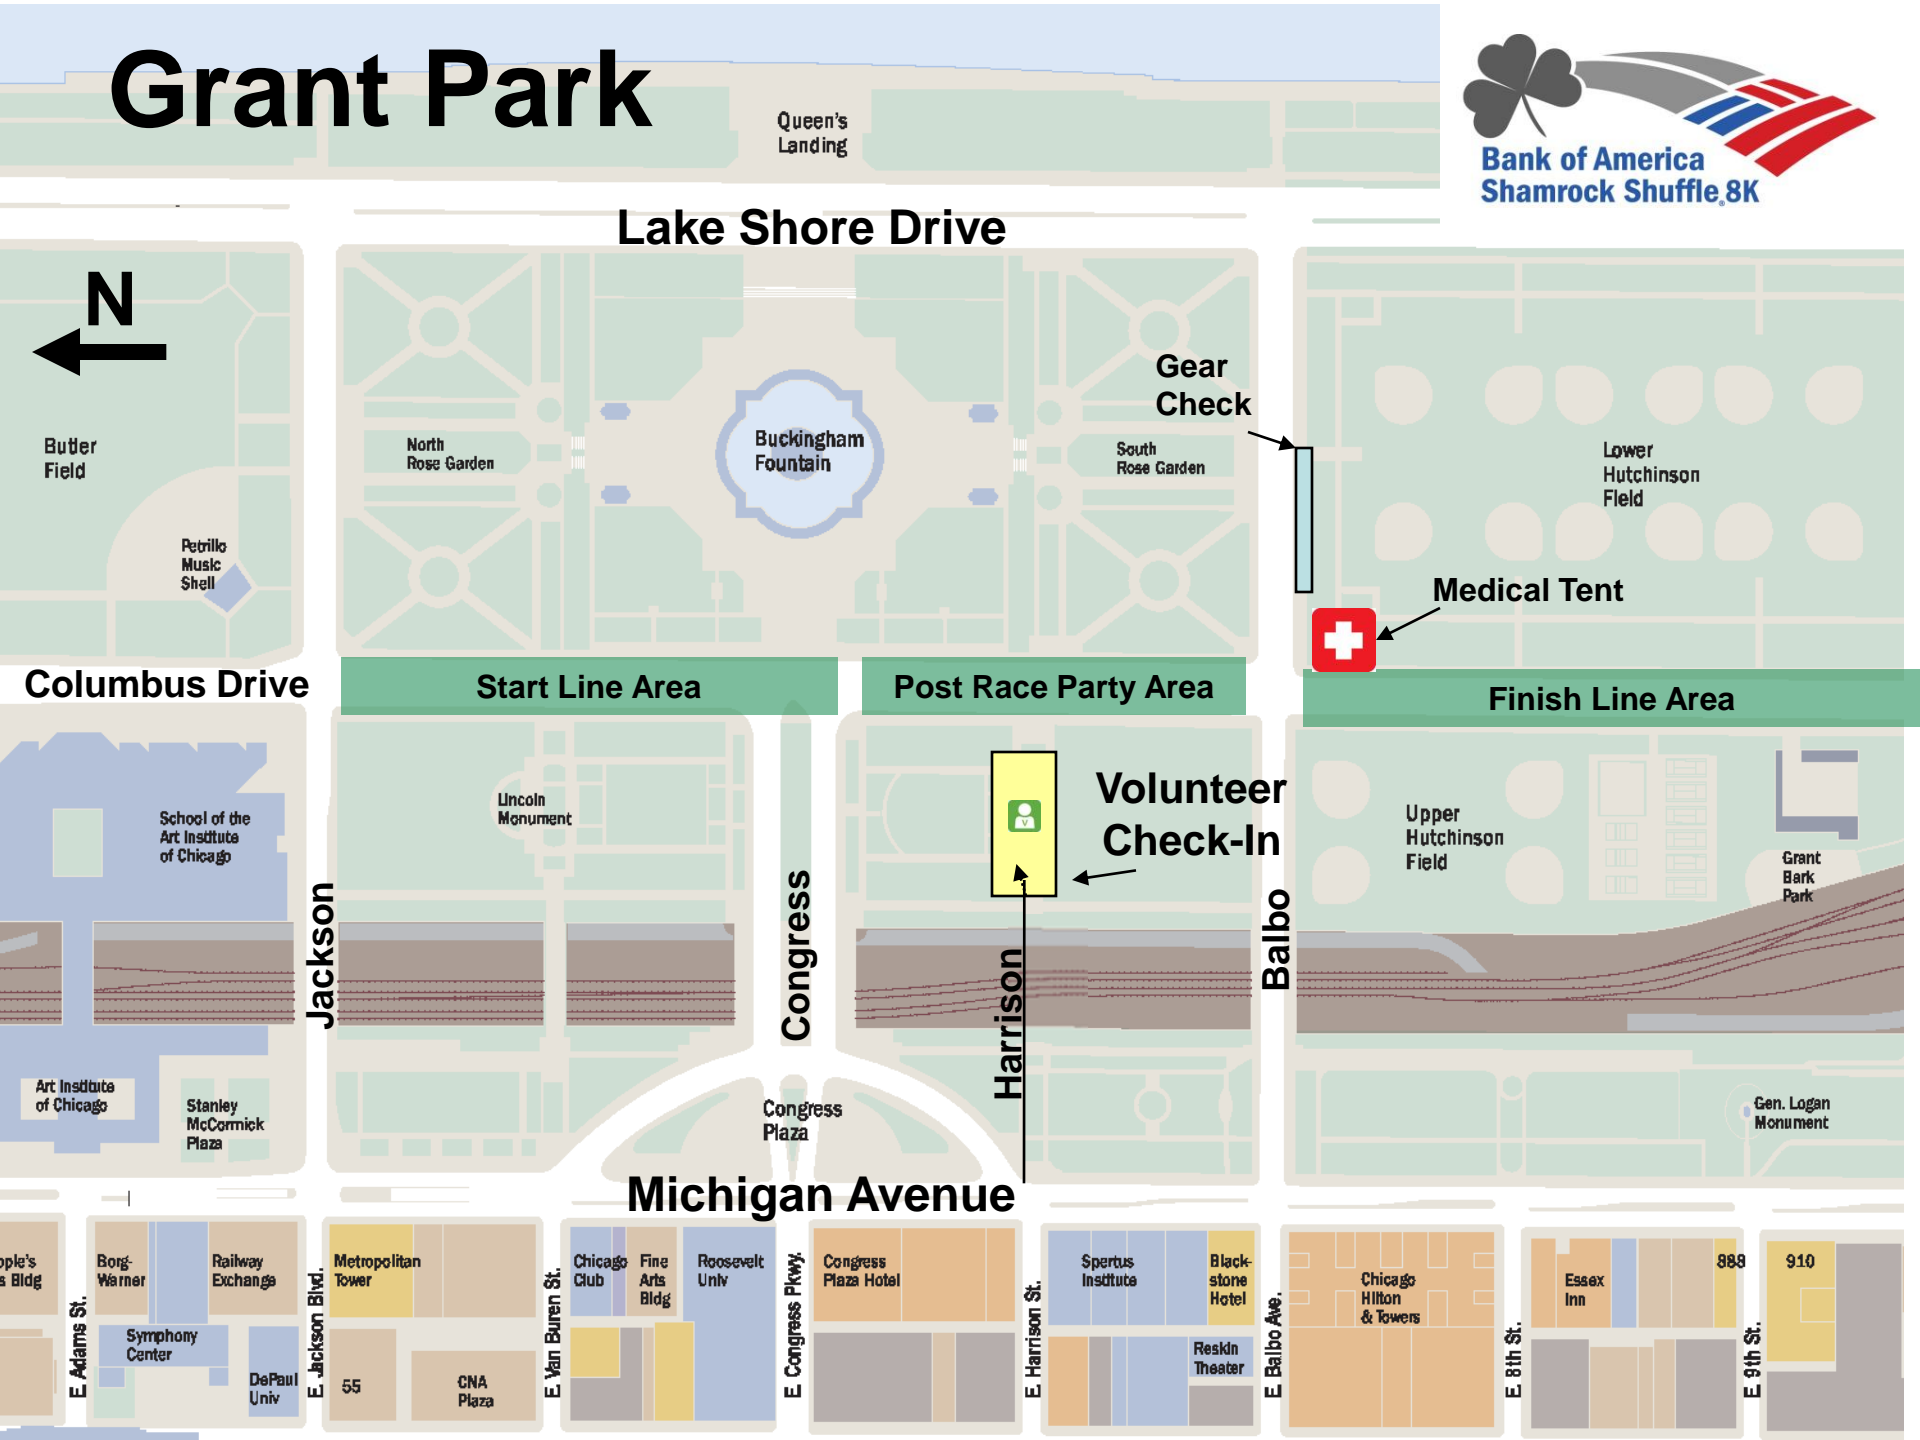

Grant Park

Queen's Landing

Lake Shore Drive

Butler Field

Petrillo Music Shell

North Rose Garden

Buckingham Fountain

South Rose Garden

Gear Check

Lower Hutchinson Field

Medical Tent

Finish Line Area

Columbus Drive

Start Line Area

Post Race Party Area

Volunteer Check-In

Upper Hutchinson Field

Grant Park

Jackson

Congress

Balbo

Harrison

Lincoln Monument

Congress Plaza

Gen. Logan Monument

Michigan Avenue